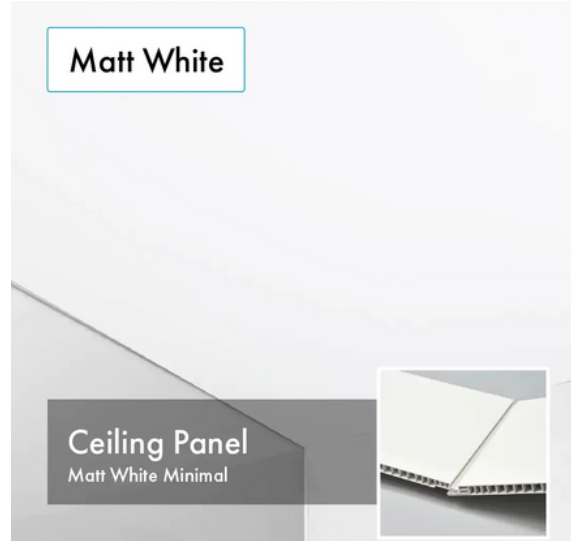

BRUSH & HAMMER

BRUSH & HAMMER

CEILING

Our ceilings offer versatility and style, available in three types to suit your aesthetic preferences.

Each ceiling comes standard with three chrome waterproof spotlights, ensuring ample lighting for your space.