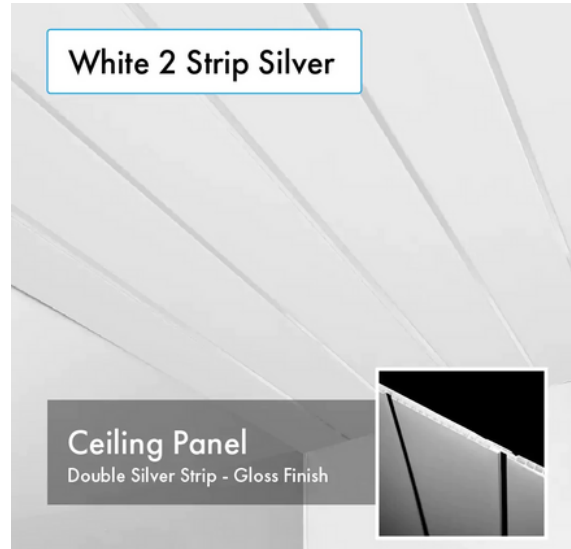

BRUSH & HAMMER

BRUSH & HAMMER

CEILING

Our ceilings offer versatility and style, available in three types to suit your aesthetic preferences.

Each ceiling comes standard with three chrome waterproof spotlights, ensuring ample lighting for your space.